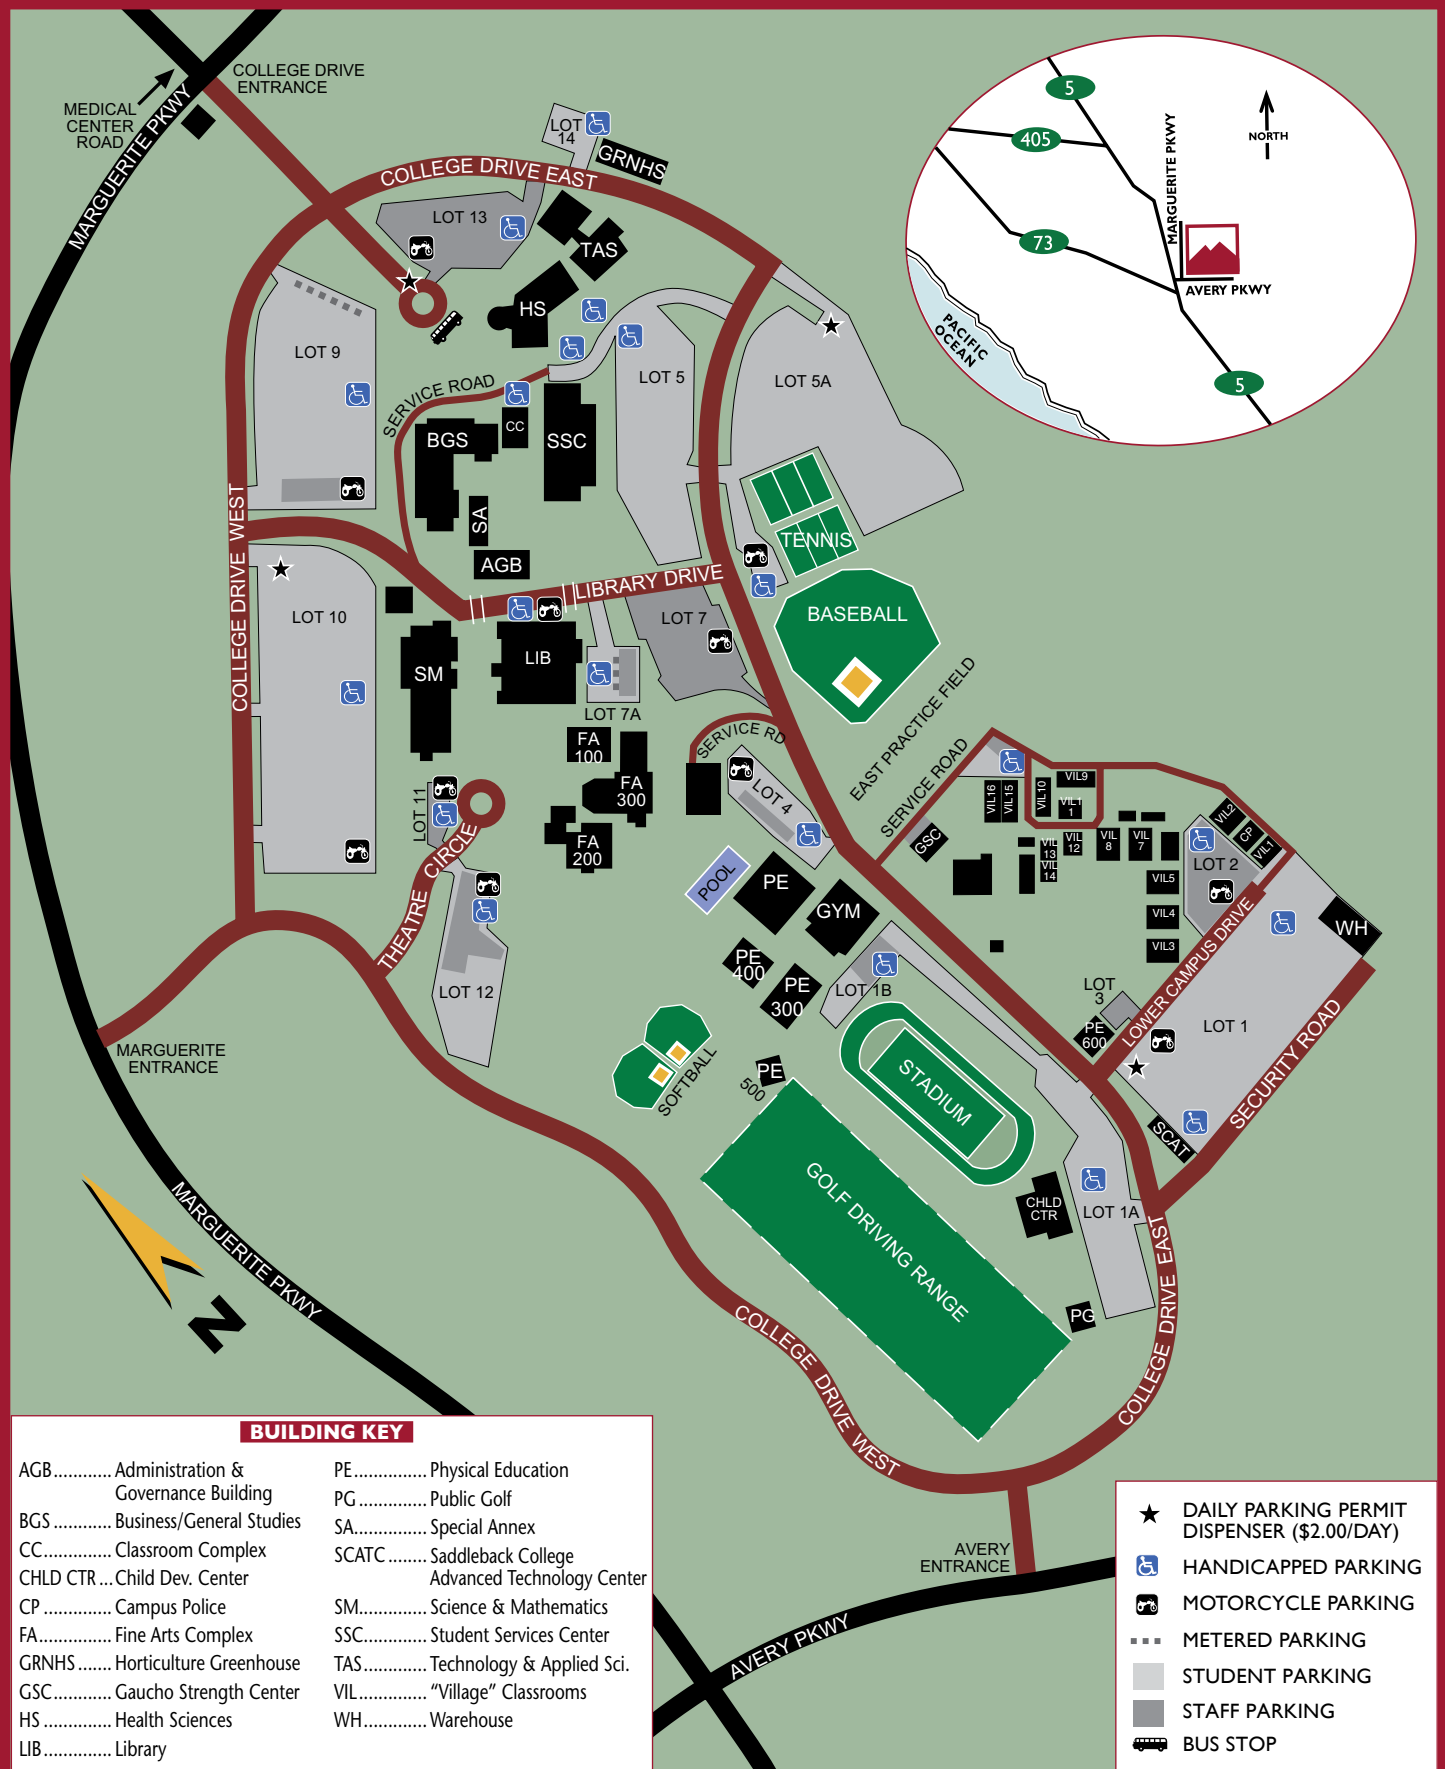

# SADDLEBACK COLLEGE CAMPUS MAP

## BUILDING KEY

AGB..... Administration & Governance Building	PE..... Physical Education
BGS..... Business/General Studies	PG..... Public Golf
CC..... Classroom Complex	SA..... Special Annex
CHLD CTR... Child Dev. Center	SCATC..... Saddleback College Advanced Technology Center
CP..... Campus Police	SM..... Science & Mathematics
FA..... Fine Arts Complex	SSC..... Student Services Center
GRNHS..... Horticulture Greenhouse	TAS..... Technology & Applied Sci.
GSC..... Gaucho Strength Center	VIL..... "Village" Classrooms
HS..... Health Sciences	WH..... Warehouse
LIB..... Library	

- ★ DAILY PARKING PERMIT DISPENSER (\$2.00/DAY)
- ♿ HANDICAPPED PARKING
- 🏍️ MOTORCYCLE PARKING
- ⋯ METERED PARKING
- STUDENT PARKING
- STAFF PARKING
- 🚌 BUS STOP