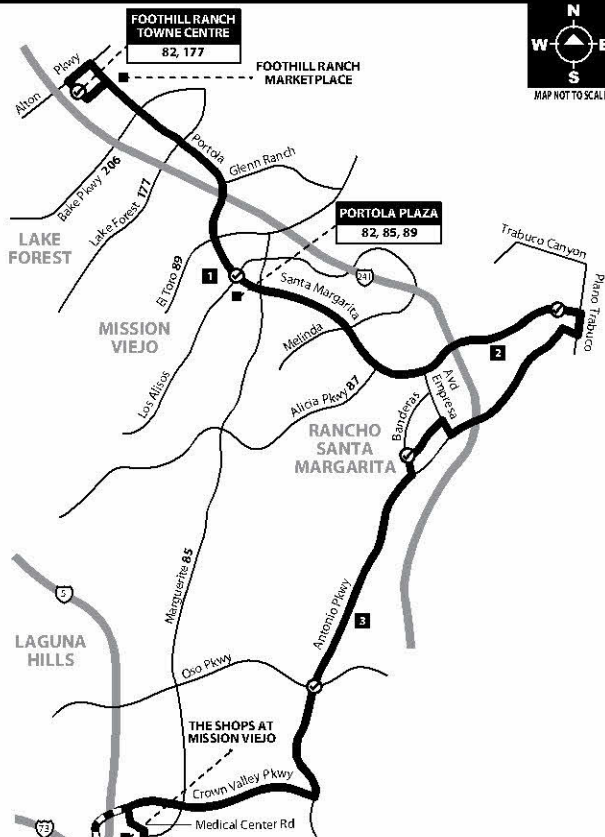

Route 82

Foothill Ranch to Laguna Niguel
via Portola Pkwy / Santa Margarita Pkwy /
Antonio Pkwy / Crown Valley Pkwy

LAGUNA NIGUEL/ MISSION VIEJO METROLINK STATION
82, 490

SADDLEBACK COLLEGE
82, 85, 91, 191/191A

SERVICIO TO / SERVICIO A

- Foothill Ranch**
- Foothill Ranch Marketplace and Towne Centre
- Saddleback Church Park-and-Ride
- Mission Viejo**
- The Shops at Mission Viejo
- Saddleback College
- Saddleback College Medical Center
- 1** - Trabuco Hills High School
- Portola Plaza
- Mission Viejo Church of Christ Park-and-Ride
- Pincrest Park
- Melinda Park
- Mission Hospital Regional Medical Center
- Children's Hospital at Mission
- Rancho Santa Margarita**
- Rancho Santa Margarita Towne Centre and Marketplace
- City Hall and Civic Plaza
- Plaza Empresa
- 2** - Rancho Santa Margarita Intermediate School
- Plaza Antonio
- Brookhollow Business Park
- O'Neill Regional Park
- Tijeras Creek Park
- Arroyo Vista Park
- Los Flores**
- 3** - Los Flores Middle School
- Ladera Ranch**
- Ladera Ranch County Sports Park
- Laguna Niguel**
- Laguna Niguel/Mission Viejo Metrolink Station (Metrolink)

LEGEND / LEYENDA

- Scheduled Departure
- Regular Routing
- Weekdays Selected Trips Only
- Middle or High School

Numbers on streets indicate transfers.
Números en la calle indican trasbordos.

Route 082/11609