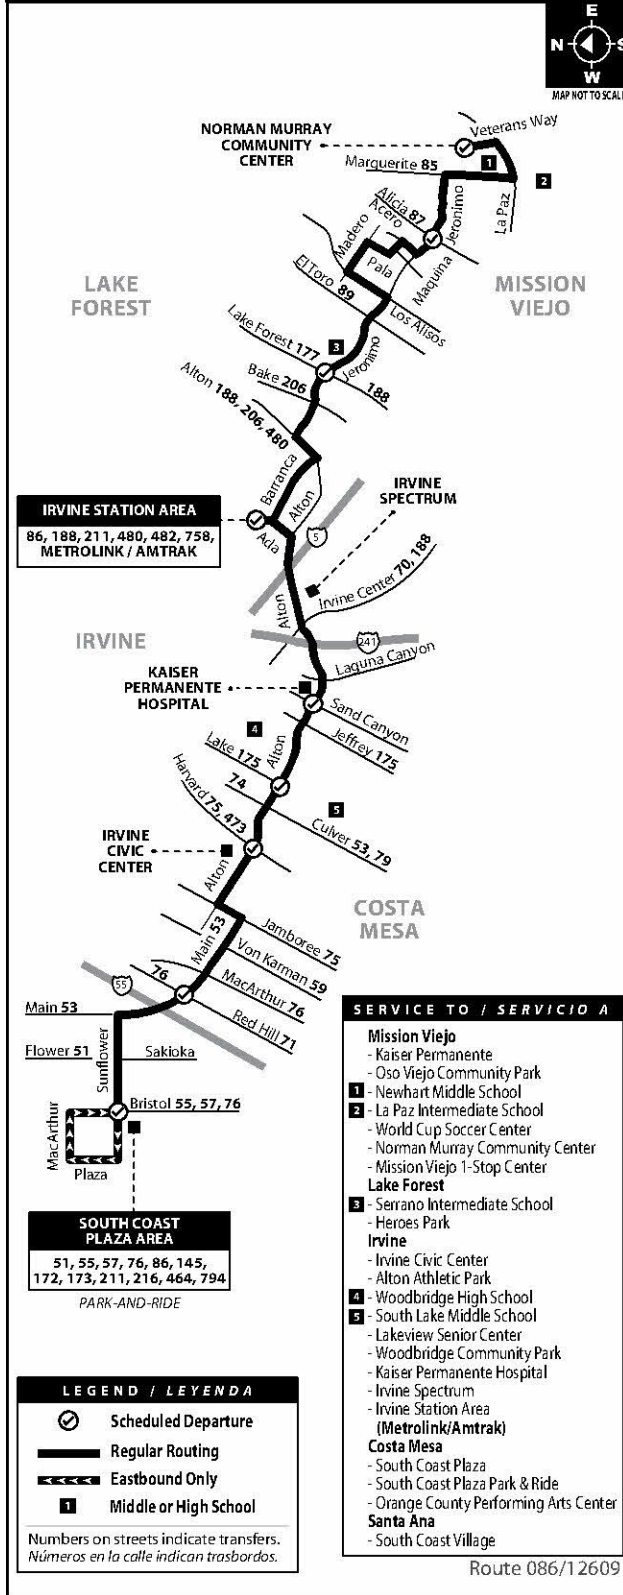

## Costa Mesa to Mission Viejo via Alton Pkwy / Jeronimo Rd

# Route 86

### MONDAY - FRIDAY: Westbound TO: Costa Mesa

Murray Community Center	Jeronimo & Alicia	Jeronimo & Lake Forest	Irvine Station	Alton & Sand Canyon	Alton & Lake	Alton & Harvard	Main & Red Hill	Sunflower & Bristol
6:10	6:19	6:31	6:40	6:47	6:52	6:56	7:07	7:12
7:08	7:19	7:31	7:41	7:51	7:56	8:00	8:10	8:15
8:09	8:20	8:32	8:42	8:52	8:57	9:01	9:11	9:16
9:08	9:19	9:31	9:41	9:51	9:56	10:00	10:10	10:15
10:09	10:20	10:32	10:42	10:52	10:57	11:01	11:11	11:16
11:08	11:19	11:31	11:42	11:53	11:58	<b>12:04</b>	<b>12:17</b>	<b>12:23</b>
<b>12:13</b>	<b>12:24</b>	<b>12:36</b>	<b>12:47</b>	<b>12:58</b>	<b>1:03</b>	<b>1:09</b>	<b>1:22</b>	<b>1:28</b>
<b>1:08</b>	<b>1:19</b>	<b>1:31</b>	<b>1:42</b>	<b>1:53</b>	<b>1:58</b>	<b>2:04</b>	<b>2:17</b>	<b>2:23</b>
<b>2:08</b>	<b>2:19</b>	<b>2:31</b>	<b>2:42</b>	<b>2:53</b>	<b>2:58</b>	<b>3:04</b>	<b>3:17</b>	<b>3:23</b>
<b>3:08</b>	<b>3:19</b>	<b>3:31</b>	<b>3:42</b>	<b>3:53</b>	<b>3:58</b>	<b>4:04</b>	<b>4:17</b>	<b>4:23</b>
<b>4:08</b>	<b>4:19</b>	<b>4:31</b>	<b>4:42</b>	<b>4:51</b>	<b>4:56</b>	<b>5:02</b>	<b>5:13</b>	<b>5:19</b>
<b>5:08</b>	<b>5:19</b>	<b>5:31</b>	<b>5:42</b>	<b>5:51</b>	<b>5:56</b>	<b>6:02</b>	<b>6:13</b>	<b>6:19</b>
<b>6:08</b>	<b>6:19</b>	<b>6:31</b>	<b>6:42</b>	<b>6:51</b>	<b>6:56</b>	<b>7:02</b>	<b>7:13</b>	<b>7:19</b>
<b>7:08</b>	<b>7:18</b>	<b>7:28</b>	<b>7:37</b>	<b>7:44</b>	<b>7:49</b>	<b>7:53</b>	<b>8:02</b>	<b>8:08</b>
<b>8:08</b>	<b>8:18</b>	<b>8:28</b>	<b>8:37</b>	<b>8:44</b>	<b>8:49</b>	<b>8:53</b>	<b>9:02</b>	<b>9:08</b>